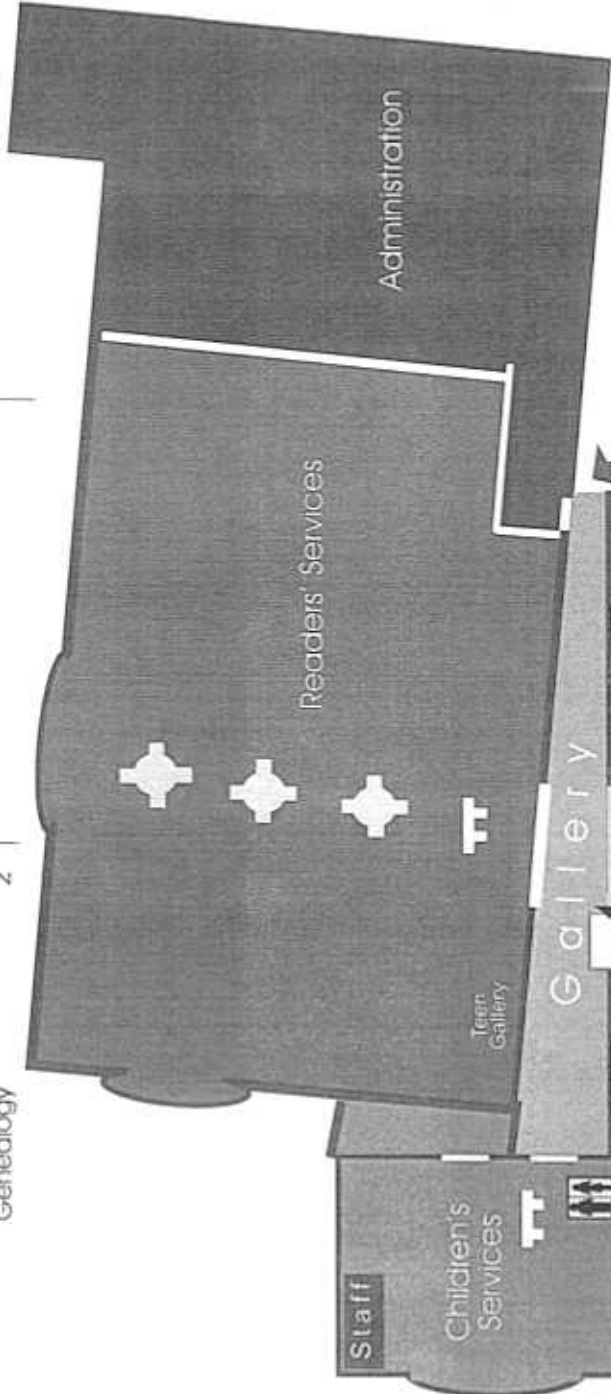

INDEX

MORRIS COUNTY LIBRARY

Graphic Design By Ralph Bronte

Floor	1	2	1	2	1	2
Administration	1	2	Non-fiction, Circulating	2	Quiet Study Room	2
Audiobooks	1	1	Readers' Services	1	Reference Services	2
Automation Training	1	2	Returns	1	Staff	1-2
Business Reference	2	1	Teen Gallery	1	Videos	1
Children's Services	1	1				
Circulation Desk	1	1				
Copiers	1 & 2	1				
Fiction	1	2				
Gallery	1	2				
Genealogy	2	2				
			Group Study Rooms	2	Large Print Books	1
			Magazines	2	Magazines	1
			Meeting Rooms	1	Meeting Rooms	2
			Music Collection	1	Music Listening Room	1
			Music Listening Room	1	Music Reference	1
			Music Reference	1	New Jersey Collection	2
			New Jersey Collection	2	Newspapers	2
			Readers' Services			

LEGEND

-  Elevators/Stairs
-  Service Desk
-  Rest Room
-  Public Telephones